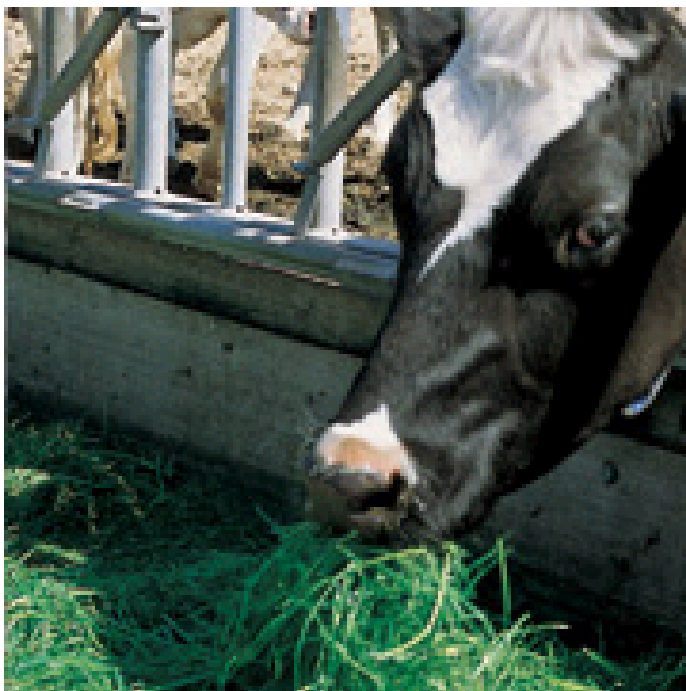

# ZORRO

## Italian ryegrass

Are you looking for high performance?

- Even yield over the year
- Out yielding standard varieties by far
- Top crude protein yield
- Remarkable rust resistance

### Great characteristics

ZORRO is a tetraploid Italian Ryegrass with excellent qualities like: high resistance to Rust, very productive, resistance to dry periods, erect growth even in times of rainy weather. At the same time, great results achieved under warm climatic conditions prove ZORRO has a high drought tolerance as well. Furthermore, the high production is easy to harvest, as ZORRO is very resistant to lodging.

### High quality yield

At eleven trail stations in north Germany, ZORRO showed the highest DM Yield.

In the regrowth the appearance of stems is fewer compared to other varieties, indicating ZORRO has a higher leaf mass. This secures a high production of very high quality forage because more leaf than stems means more digestible forage.