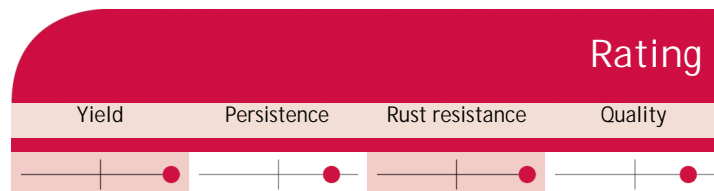

### Great characteristics

ZORRO is a tetraploid Italian Ryegrass with excellent qualities like: high resistance to Rust, very productive, resistance to dry periods, erect growth even in times of rainy weather. At the same time, great results achieved under warm climatic conditions prove ZORRO has a high drought tolerance as well. Furthermore, the high production is easy to harvest, as ZORRO is very resistant to lodging.