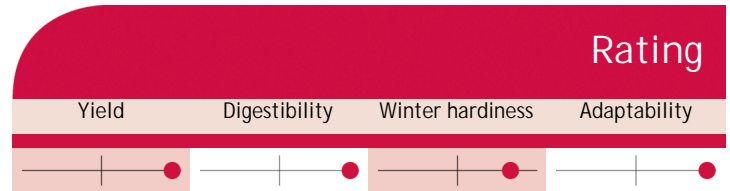

## Perennial ryegrass-intermediate 4N

The fantastic PAN-European variety!

- Adapted to all climates
- High sugar content
- Highly digestible
- High & stable yields

Proven to withstand all kinds of weather

A very high digestibility and sugar content

The digestibility of CALIBRA is high, which is related to the high sugar content of the variety.

Very high and stable yields

Good spring growth combined with intermediate heading is useful for early production. The regrowth and production over summer is very high. This places CALIBRA among the top varieties.